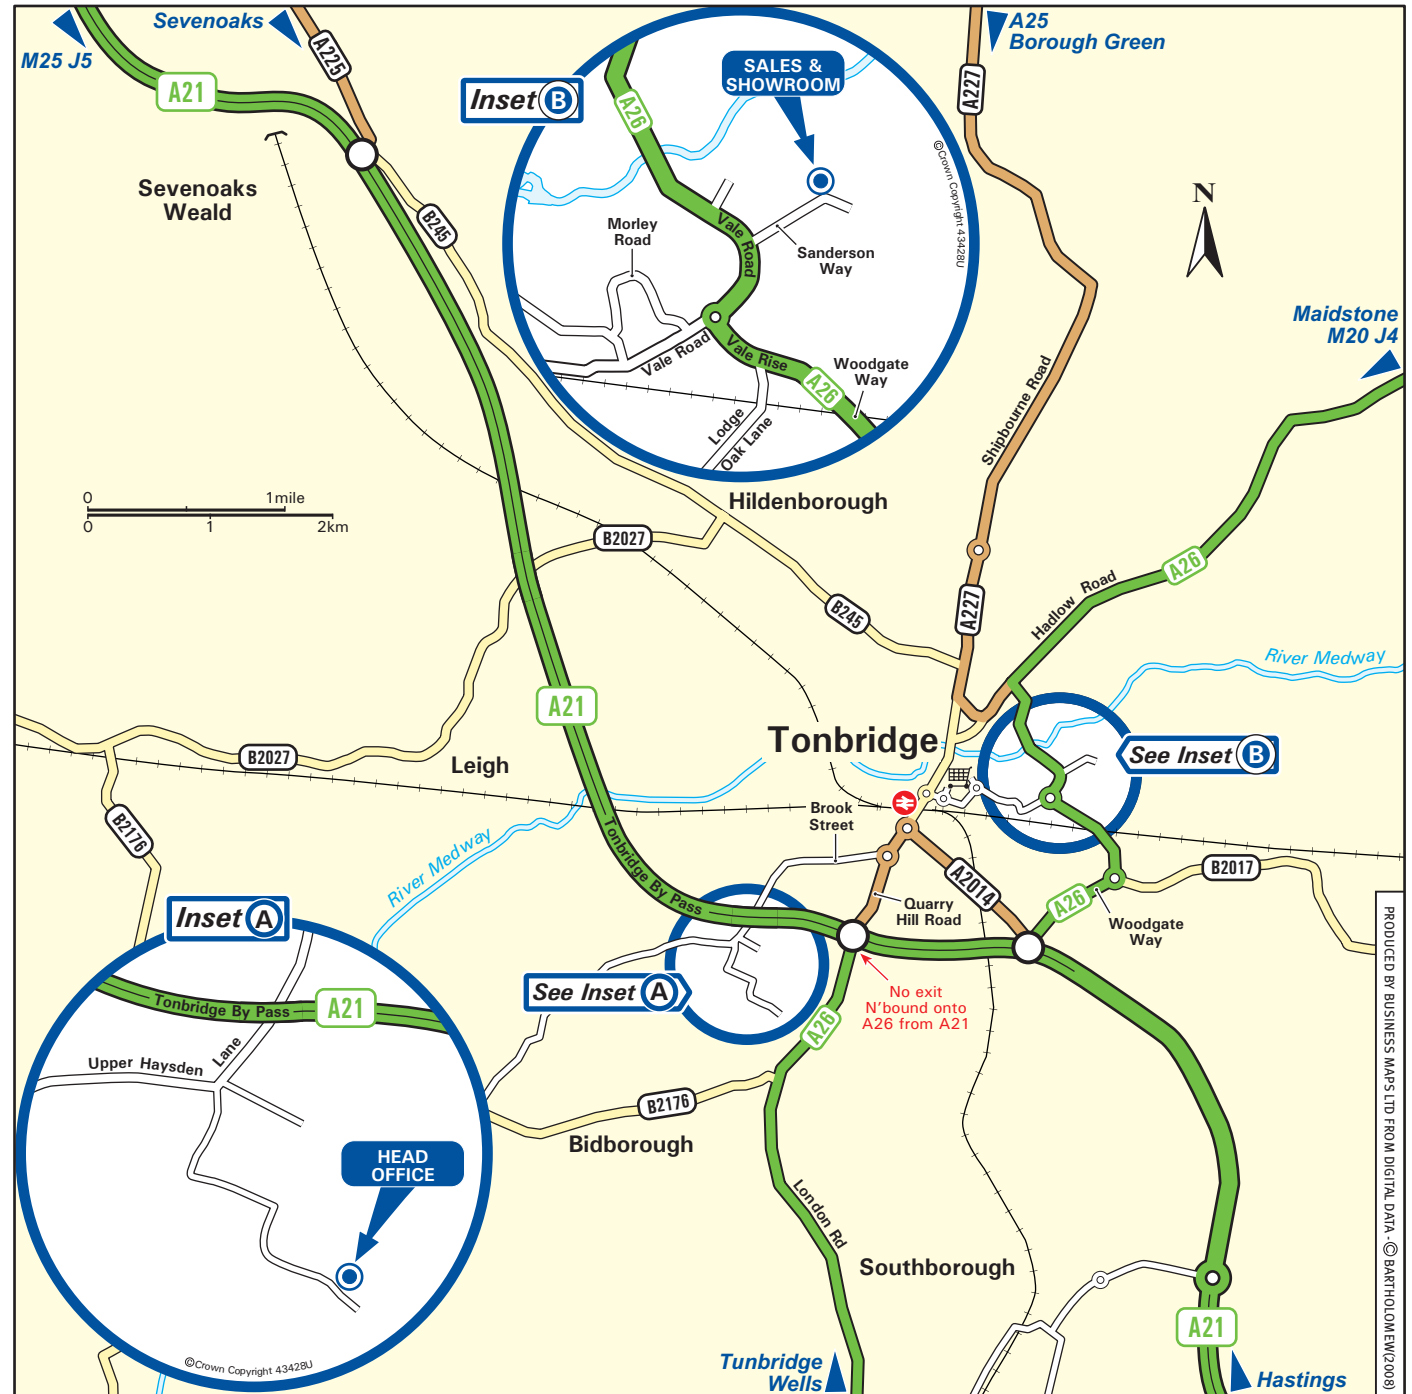

(A)

(B)

Directions to HEAD OFFICE from the A21

Travelling South, leave the A21 at the A26 marked Southborough and Tunbridge Wells and follow the signs to Tonbridge, joining Quarry Hill (A26).
 Turn left at roundabout onto Brook Street.
 Continue onto Upper Haysden Lane.
 Pass under A21, take second exit left following signs for Bridge Farm (see inset A).

Directions to SALES and SHOWROOM from the A21

Travelling south, leave the A21 at the A26 marked Tonbridge and Industrial Estate.
 At the first roundabout take the second exit onto the A26 Woodgate Way (signed Paddock Wood/Ton Ind Est)
 At the next roundabout, take the second exit (signed Maidstone/Town Centre).
 At the next roundabout take the second exit onto Vale Road (A26).
 Turn right onto Sanderson Way (see inset B).

Directions from Showroom to Head Office

From Sanderson Road, turn left onto Vale Road (A26).
 At roundabout take second exit onto Vale Road.
 Continue onto Sovereign Way.
 At roundabout, turn left onto Avenue de Puy.
 Continue onto Vale Road and pass straight over a roundabout.
 Turn left at next roundabout onto Railway Approach (B2260).
 Continue straight over the next roundabouts onto Quarry Hill Road (A26).
 Turn right at the next roundabout onto Brook Street.
 Continue onto Upper Haysden Lane.
 Pass under A21, take second exit left following signs for Bridge Farm (see inset A).

Directions from Head Office to Showroom

Turn right onto Upper Haysden Lane. Pass under A21.
 Continue onto Brook Street.
 Turn left at roundabout onto Quarry Hill Road (A26).
 Continue straight over the next roundabout onto Railway Approach (B2260).
 At next roundabout, turn right onto Vale Road.
 Continue straight over the next roundabout and continue onto Avenue de Puy.
 Turn right at next roundabout, onto Sovereign Way.
 Continue onto Vale Road.
 At next roundabout, take first exit onto Vale Road (A26).
 Turn right onto Sanderson Way (see inset B).